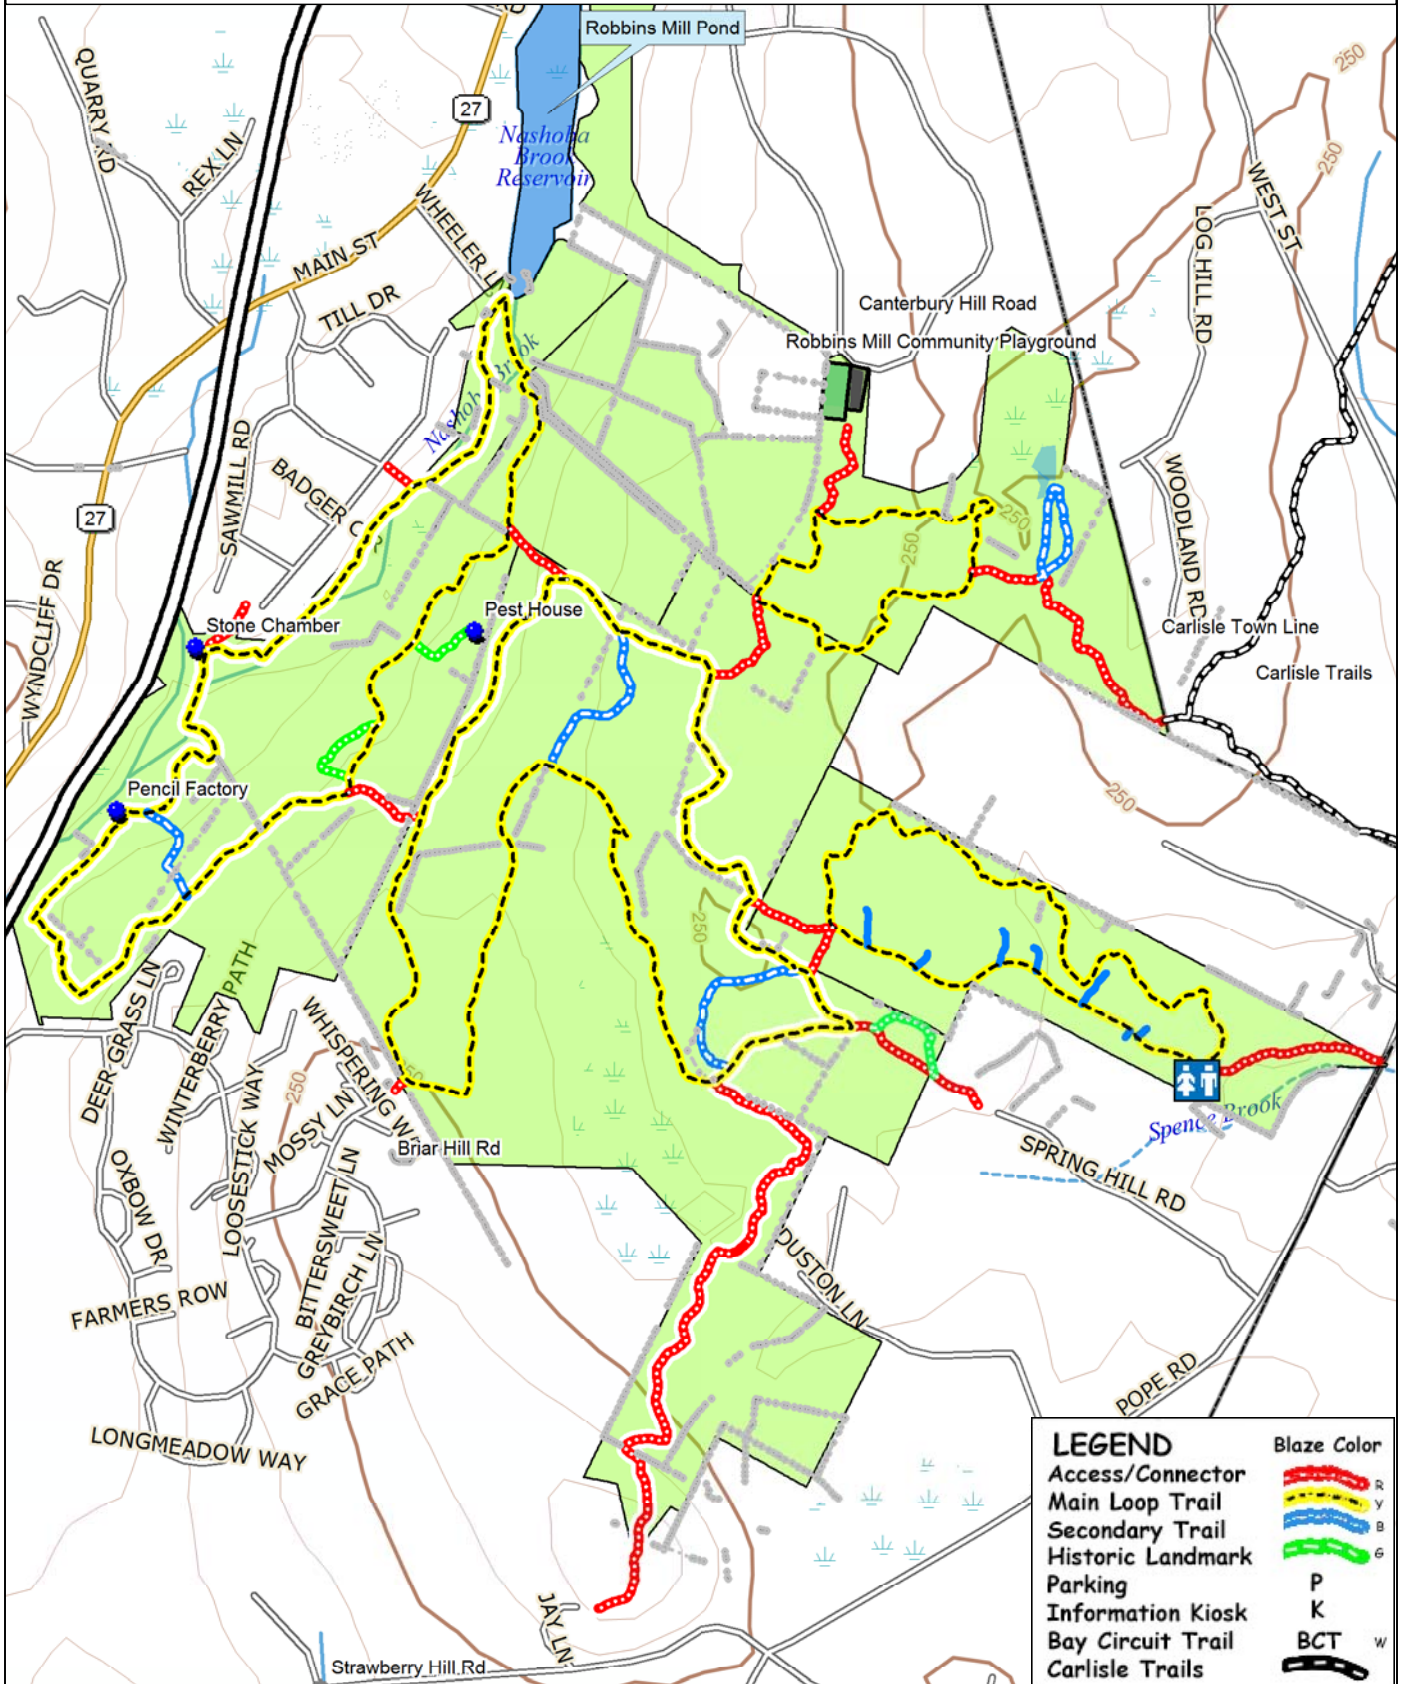

North Acton Trails

Camp Acton, Nashoba Brook, Robbins Mill, Spring Hill Conservation Lands

Data use subject to license.

© DeLorme. Topo North America™ 9.

www.delorme.com